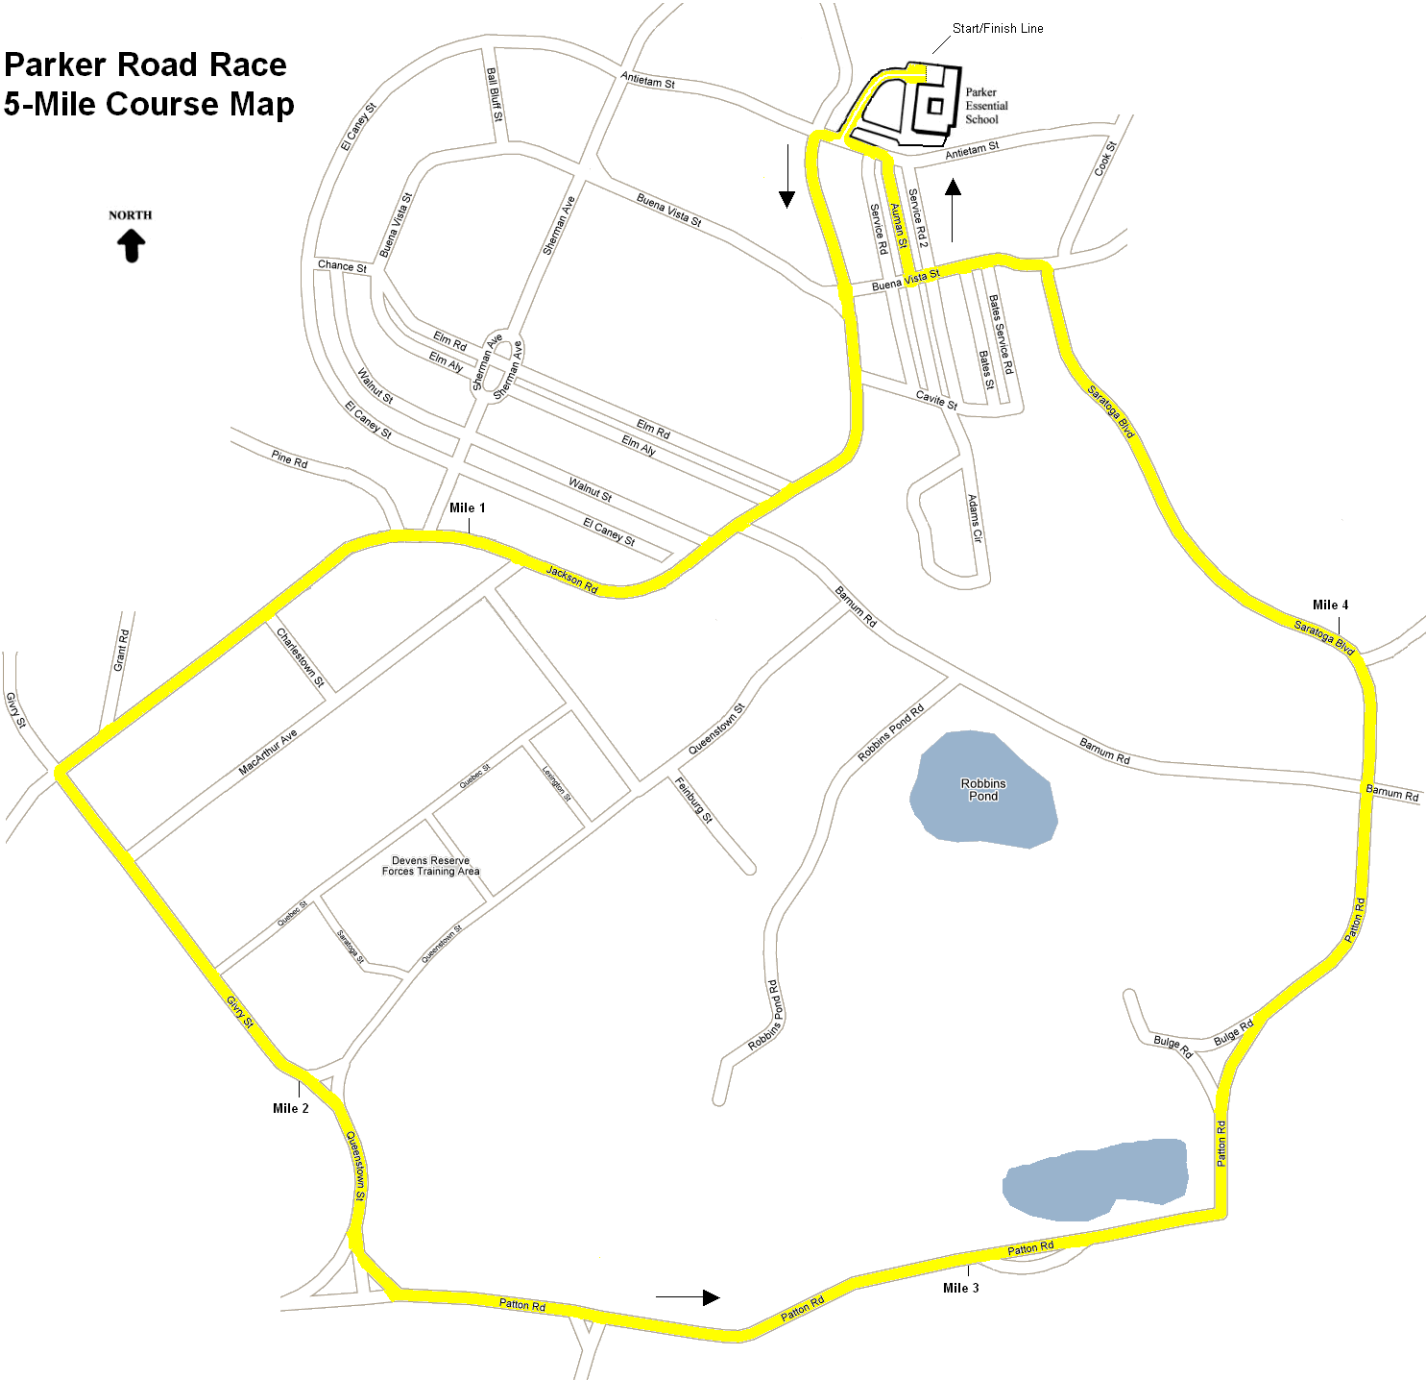

Parker Road Race 5-Mile Course Map

Start/Finish Line

Parker Essential School

Mile 1

Mile 2

Mile 3

Mile 4

Devens Reserve Forces Training Area